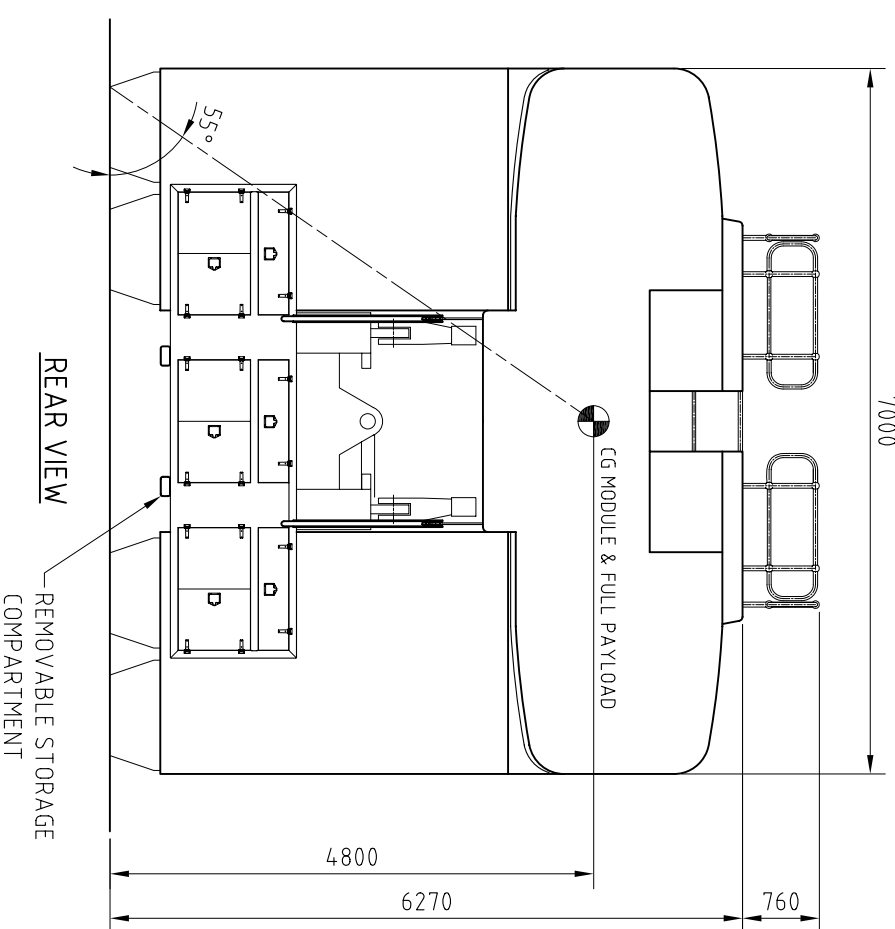

TOP VIEW - MODULE ONLY

RIGHT SIDE VIEW

PART FRONT VIEW OF MODULE

LEFT SIDE VIEW

REAR VIEW

REV	BY	DATE	ISSUED FOR INFORMATION
A	rhg	31/05/06	
DESCRIPTION			DRG NO.
REFERENCE DRAWING TITLE			

DRAWING STATUS  
**PROPOSAL ISSUE**

DRAWN BY: rhg  
DATE DRN: 31/05/06  
SCALE: 1:75  
SHEET SIZE: A3

SERVICE MODULE  
CATERPILLAR 789C TRUCK  
GENERAL ARRANGEMENT  
DRAWING No.: 1618-01-01  
REV: A