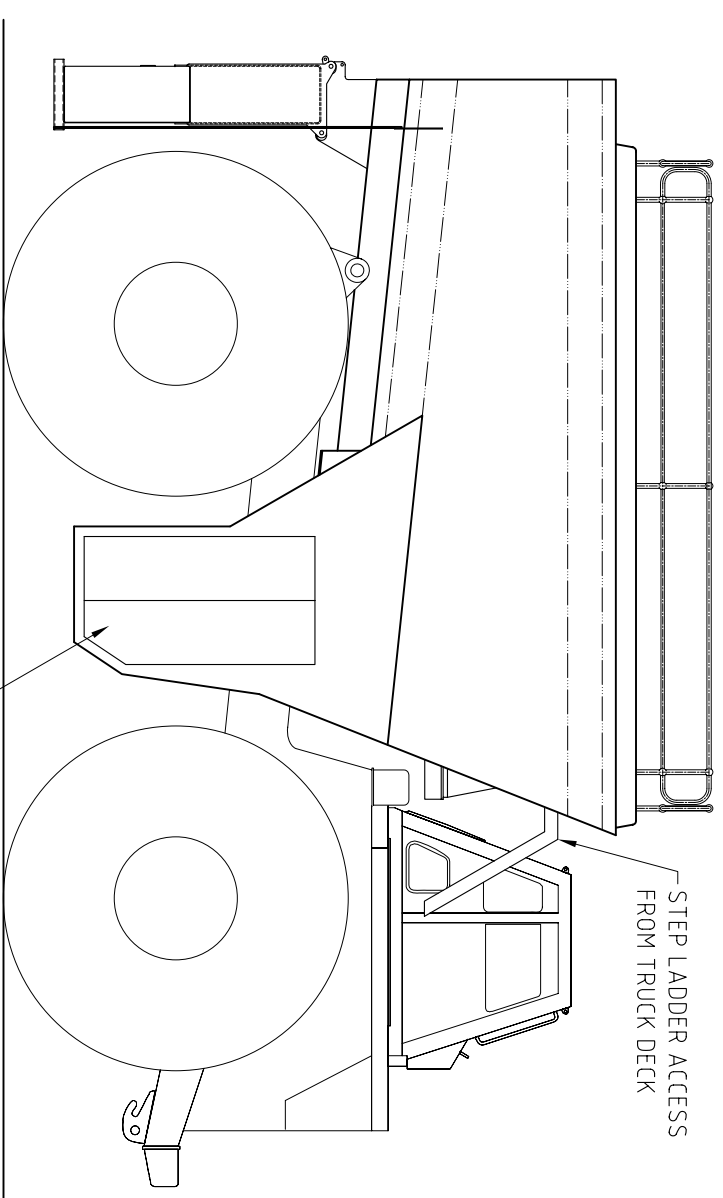

TOP VIEW - MODULE ONLY

RIGHT SIDE VIEW

PART FRONT VIEW OF MODULE

LEFT SIDE VIEW

REAR VIEW

REV	BY	DATE	ISSUED FOR INFORMATION
A	rhg	31/05/06	
DESCRIPTION			DRG NO.
REFERENCE DRAWING TITLE			

DRAWING STATUS  
**PROPOSAL ISSUE**

DRAWN BY: rhg  
DATE DRN: 31/05/06  
SCALE: 1:75  
SHEET SIZE: A3

SERVICE MODULE  
CATERPILLAR 789C TRUCK  
GENERAL ARRANGEMENT  
DRAWING No.: 1618-01-01  
REV: A