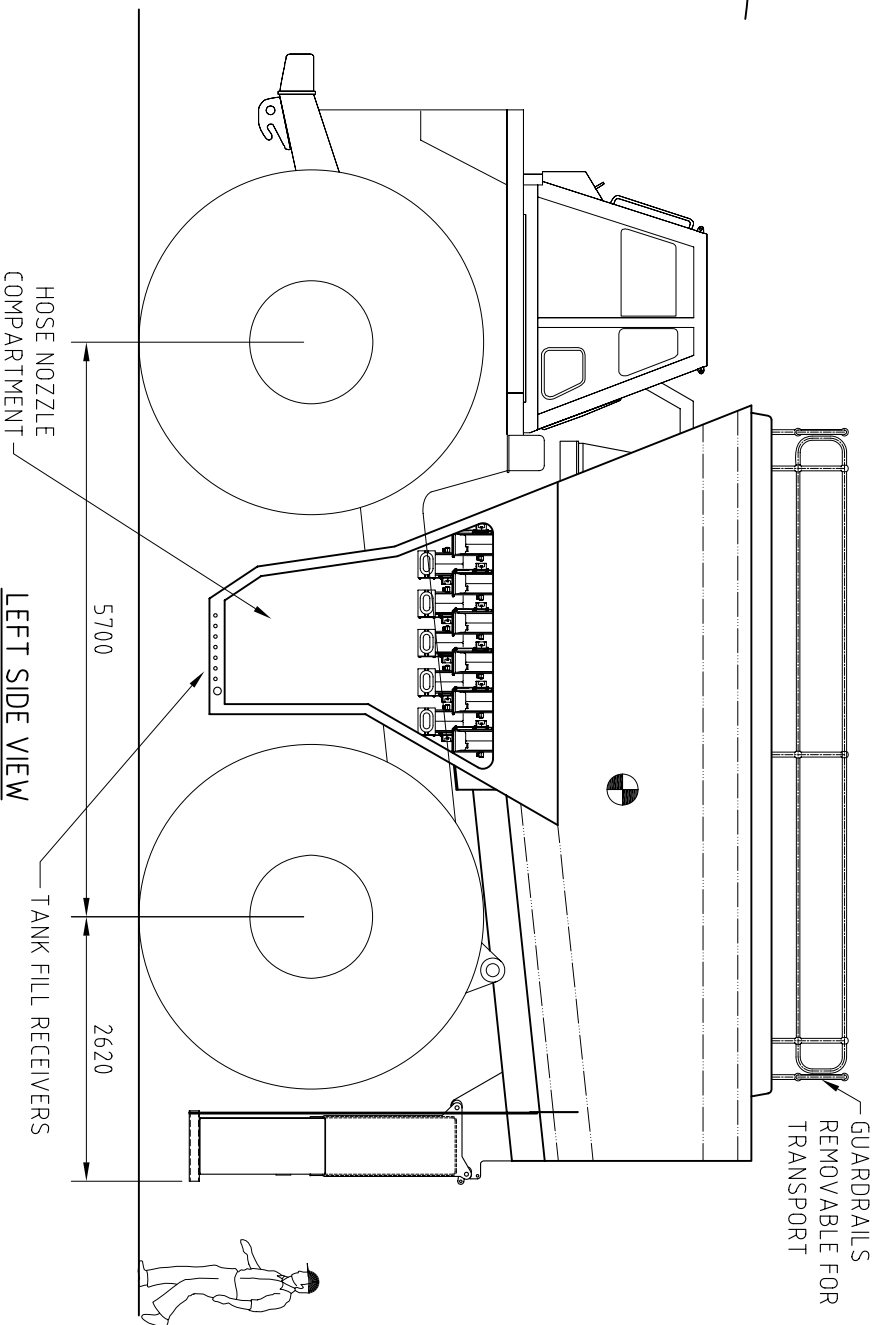

TOP VIEW - MODULE ONLY

RIGHT SIDE VIEW

PART FRONT VIEW OF MODULE

LEFT SIDE VIEW

REAR VIEW

REV	BY	DATE	ISSUED FOR INFORMATION
A	rhg	31/05/06	
DESCRIPTION			DRG NO.
REFERENCE DRAWING TITLE			

DRAWING STATUS  
**PROPOSAL ISSUE**

DRAWN BY: rhg  
DATE DRN: 31/05/06  
SCALE: 1:75  
SHEET SIZE: A3

SERVICE MODULE  
CATERPILLAR 789C TRUCK  
GENERAL ARRANGEMENT  
DRAWING No.: 1618-01-01  
REV: A