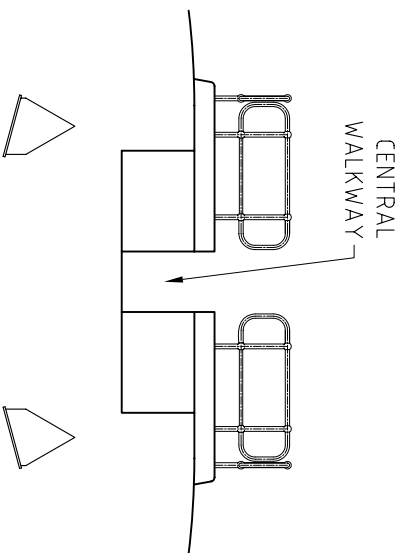

TOP VIEW - MODULE ONLY

RIGHT SIDE VIEW

PART FRONT VIEW OF MODULE

LEFT SIDE VIEW

REAR VIEW

REV	BY	DATE	ISSUED FOR INFORMATION
A	rhg	31/05/06	
DESCRIPTION			DRG NO.
REFERENCE DRAWING TITLE			

DRAWING STATUS  
**PROPOSAL ISSUE**

DRAWN BY: rhg  
DATE DRN: 31/05/06  
SCALE: 1:75  
SHEET SIZE: A3

SERVICE MODULE  
CATERPILLAR 789C TRUCK  
GENERAL ARRANGEMENT  
DRAWING No.: 1618-01-01  
REV: A